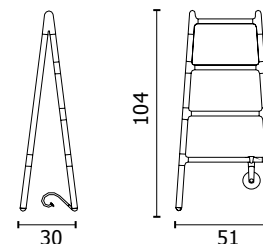

SCALETTA 185

SCALETTA 140

SCALETTA FREE-STANDING

Model	L (cm)	H (cm)	Watt
SCF4#100...	51,0	104,0	150
SCM5#140...	48,0	139,0	250
SCM7#185...	51,5	187,0	300

* See the official Tubes colour chart
** Special Polished Gold color

STANDARD COLOURS

-  cod.9010 Tubes Standard White
-  code NELC Glossy Black
-  code 916P Matt Traffic White Ral 9016
-  code 3003 Glossy Ruby Red Ral 3003
-  code 7022 Glossy Shadow Grey Ral 7022
-  code 7042 Glossy Traffic Grey Ral 7042

SCALETTA IS EQUIPPED WITH A PULLEY FOR HOUSING THE ELECTRIC CABLE.
CONNECTION CABLE AND PULLEY: RAL 7001 SILVER GREY

Regman device
Manual regulator of the towel rail surface temperature

Storage shelf
(only for the Free-Standing version)