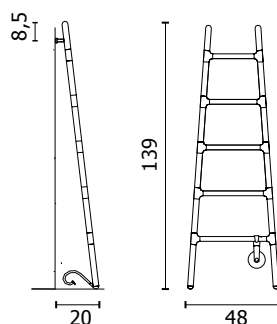

SCALETTA 185

SCALETTA 140

SCALETTA FREE-STANDING

Model	L (cm)	H (cm)	Watt
SCF4#100...	51,0	104,0	150
SCM5#140...	48,0	139,0	250
SCM7#185...	51,5	187,0	300

* See the official Tubes colour chart
** Special Polished Gold color

STANDARD COLOURS

-  cod.9010 Tubes Standard White
-  code NELC Glossy Black
-  code 916P Matt Traffic White Ral 9016
-  code 3003 Glossy Ruby Red Ral 3003
-  code 7022 Glossy Shadow Grey Ral 7022
-  code 7042 Glossy Traffic Grey Ral 7042

SCALETTA IS EQUIPPED WITH A PULLEY FOR HOUSING THE ELECTRIC CABLE.
CONNECTION CABLE AND PULLEY: RAL 7001 SILVER GREY

Regman device
Manual regulator of the towel rail surface temperature

Storage shelf
(only for the Free-Standing version)